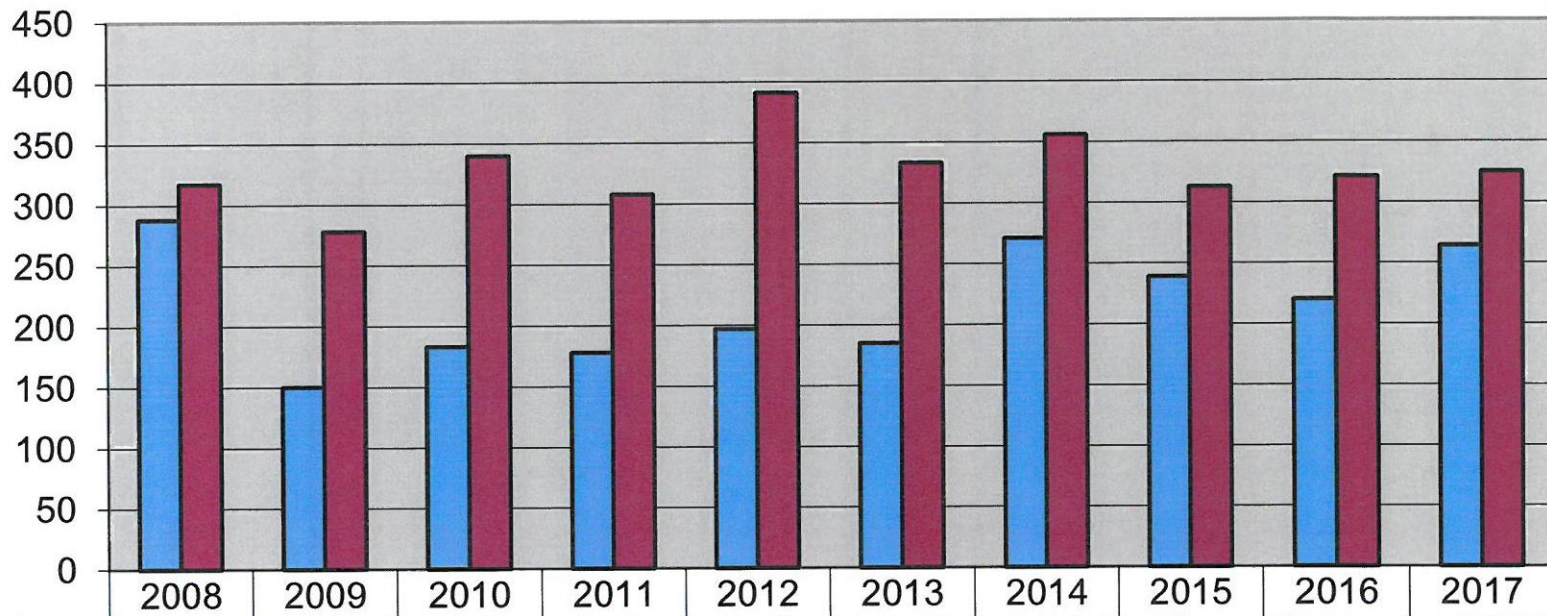

Central Peninsula "Solds" & "Days on Market" Land Statistics

■ Number of Solds	288	150	183	178	197	185	271	239	220	264
■ Days on Market	317	278	340	308	391	333	356	313	321	325