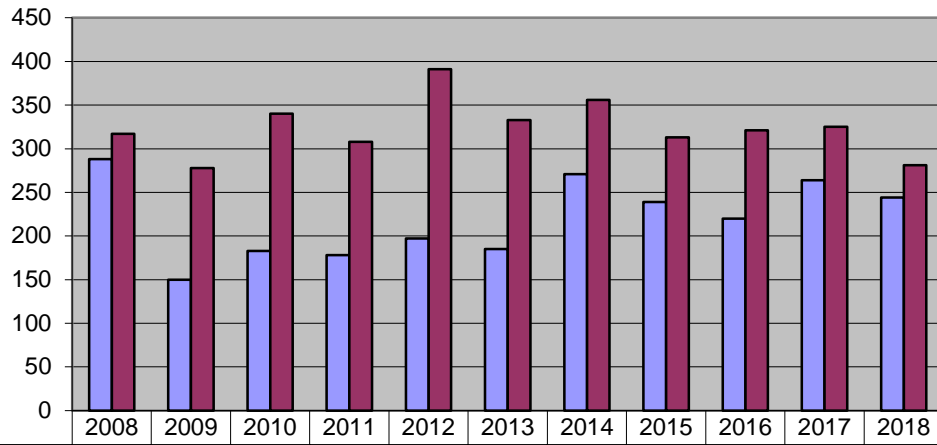

### Central Peninsula "Solds" & "Days on Market" Land Statistics

■ Number of Solds	288	150	183	178	197	185	271	239	220	264	244
■ Days on Market	317	278	340	308	391	333	356	313	321	325	281